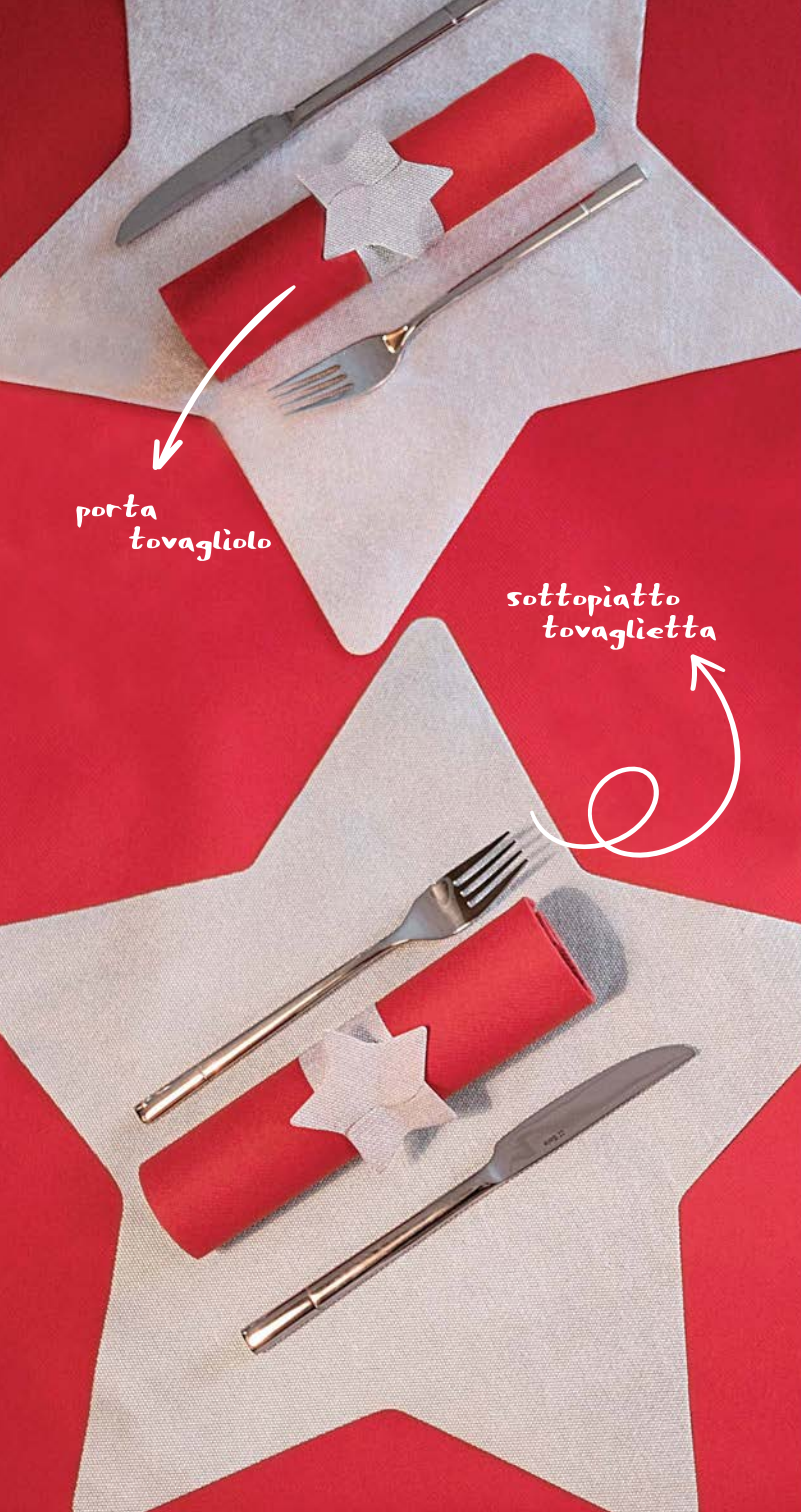

Stelle Metal

porta
tovagliolo

sottopiatto
tovaglietta