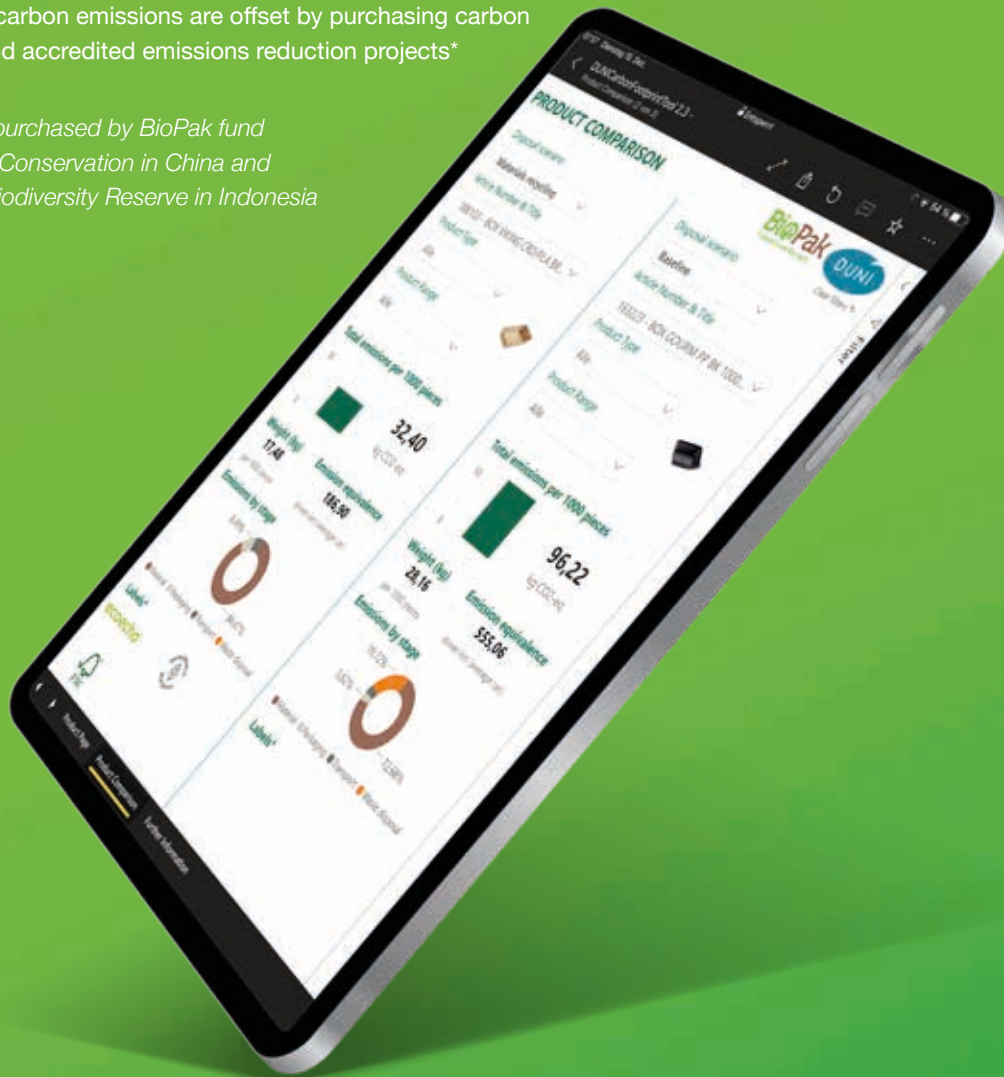

BIOPAK PRODUCTS NOW CARBON NEUTRAL

As of 2021, BioPak products are carbon neutral, meaning:

1. Each product's carbon footprint, measured across its entire life cycle, is calculated according to accepted guidelines, methods and data
2. The calculations are confirmed and certified by third-party experts
3. The product's carbon emissions are offset by purchasing carbon credits that fund accredited emissions reduction projects*

* Carbon credits purchased by BioPak fund the Jiangxi Forest Conservation in China and the Rimba Raya Biodiversity Reserve in Indonesia

KNOW YOUR NUMBERS CUT YOUR FOOTPRINT

At BioPak we look forward to the day when comparing carbon footprint is as natural as counting calories or checking ingredients. In the meantime, our CO2-calculator, developed in collaboration with leading experts in the field of environmental calculations, is one way we're accelerating progress toward that goal. The tool enables you to:

- Compare the carbon footprint of different types of BioPak packaging
- Receive advice on end-of-life possibilities
- Minimize your environmental impact with confidence