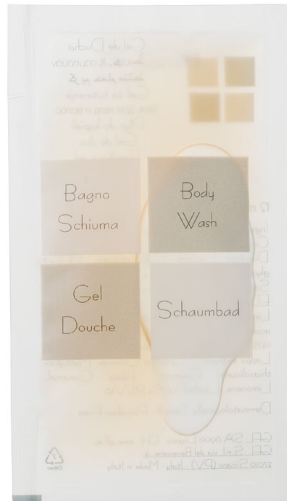

AB05BN
11 ml e 0,37 fl.oz